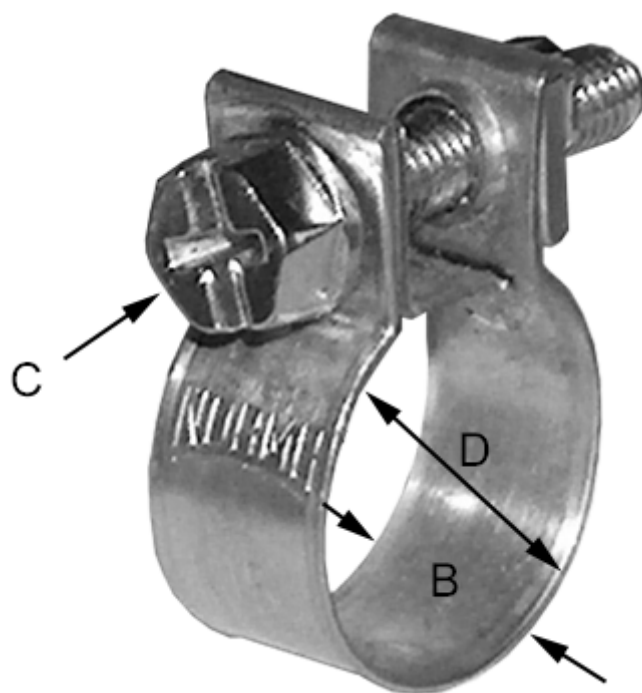

Article number: 028107003015
Description: Norma mini hose clamp
SL 13,5-15,5/9 SZ W1

Measures

C (screw type) = C7 hexagon screw sw 7, cross-headed
Diameter D = 13,5-15,5
Width B = 9